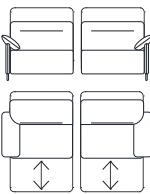

V118
cm 77 | in 30"
Chair no arm medium
Chaufeuse 1 pls moyen

V115
cm 86 | in 34"
Chair no arm large
Chaufeuse 1 pls grand

ΔV002 - ΔV003
cm 92 | in 36"
Chair small 1 arm
Batard 1 pls Petite

ΔV006 - ΔV007
cm 106 | in 42"
Chair medium 1 arm
Batard 1 pls moyen

ΔV008 - ΔV009
cm 115 | in 45"
Chair Large 1 arm
Batard 1 pls Grand

RELAX

V119
cm 118 | in 46"
Chair RX / Fauteuils RX

V903 + V904
cm 184 | in 73"
2 seater RX / 2 places RX

V901 + V902
cm 212 | in 83"
2,5 seater RX / 2,5 places RX

V905 + V906
cm 230 | in 91"
3 seater RX / 3 places RX

V706
cm 63 | in 25"
Chair no arm small RX
Chaufeuse 1 pls petit RX

V705
cm 77 | in 30"
Chair no arm medium RX
Chaufeuse 1 pls moyen RX

V704
cm 86 | in 34"
Chair no arm large RX
Chaufeuse 1 pls grand RX