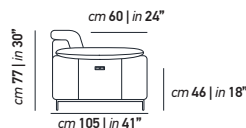

ΔV008 - ΔV009
cm 115 | in 45"
Chair Large 1 arm
Batard 1 pls Grand

RELAX

V119
cm 118 | in 46"
Chair RX / Fauteuils RX

V903 + V904
cm 184 | in 73"
2 seater RX / 2 places RX

V901 + V902
cm 212 | in 83"
2,5 seater RX / 2,5 places RX

V905 + V906
cm 230 | in 91"
3 seater RX / 3 places RX

V706
cm 63 | in 25"
Chair no arm small RX
Chaufeuse 1 pls petit RX

V705
cm 77 | in 30"
Chair no arm medium RX
Chaufeuse 1 pls moyen RX

V704
cm 86 | in 34"
Chair no arm large RX
Chaufeuse 1 pls grand RX

ΔV903 - ΔV904
cm 92 | in 36"
Chair small 1 arm RX
Batard 1 pls Petite RX

ΔV901 - ΔV902
cm 106 | in 42"
Chair medium 1 arm RX
Batard 1 pls RX

ΔV905 - ΔV906
cm 115 | in 45"
Chair Large 1 arm RX
Batard 1 pls Grand RX

V050
cm 117 x 117 | in 46" x 46"
Corner / Angle

Data Seat
Spécifications des matériaux

Padding		Frame	
Seat	Foam	Particle board	30%
Back	Foam	Multilayer	25%
Arms	Feather	Fir	20%
Backrest	Foam	Masonite	25%