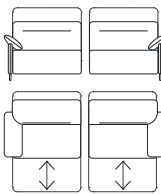

V118
cm 77 | in 30"
Chair no arm medium
Chaufeuse 1 pls moyen

V115
cm 86 | in 34"
Chair no arm large
Chaufeuse 1 pls grand

ΔV002 - ΔV003
cm 92 | in 36"
Chair small 1 arm
Batard 1 pls Petite

ΔV006 - ΔV007
cm 106 | in 42"
Chair medium 1 arm
Batard 1 pls moyen

ΔV008 - ΔV009
cm 115 | in 45"
Chair Large 1 arm
Batard 1 pls Grand

RELAX

V119
cm 118 | in 46"
Chair RX / Fauteuils RX

V903 + V904
cm 184 | in 73"
2 seater RX / 2 places RX

V901 + V902
cm 212 | in 83"
2,5 seater RX / 2,5 places RX

V905 + V906
cm 230 | in 91"
3 seater RX / 3 places RX

V706
cm 63 | in 25"
Chair no arm small RX
Chaufeuse 1 pls petit RX

V705
cm 77 | in 30"
Chair no arm medium RX
Chaufeuse 1 pls moyen RX

V704
cm 86 | in 34"
Chair no arm large RX
Chaufeuse 1 pls grand RX