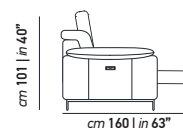

ΔV008 - ΔV009
cm 115 | in 45"
Chair Large 1 arm
Batard 1 pls Grand

RELAX

V119
cm 118 | in 46"
Chair RX / Fauteuils RX

V903 + V904
cm 184 | in 73"
2 seater RX / 2 places RX

V901 + V902
cm 212 | in 83"
2,5 seater RX / 2,5 places RX

V905 + V906
cm 230 | in 91"
3 seater RX / 3 places RX

V706
cm 63 | in 25"
Chair no arm small RX
Chaufeuse 1 pls petit RX

V705
cm 77 | in 30"
Chair no arm medium RX
Chaufeuse 1 pls moyen RX

V704
cm 86 | in 34"
Chair no arm large RX
Chaufeuse 1 pls grand RX

ΔV903 - ΔV904
cm 92 | in 36"
Chair small 1 arm RX
Batard 1 pls Petite RX

ΔV901 - ΔV902
cm 106 | in 42"
Chair medium 1 arm RX
Batard 1 pls RX

ΔV905 - ΔV906
cm 115 | in 45"
Chair Large 1 arm RX
Batard 1 pls Grand RX

V050
cm 117 x 117 | in 46" x 46"
Corner / Angle

Data Seat
Spécifications des matériaux

Padding		Frame	
Seat	Foam	Particle board	30%
Back	Foam	Multilayer	25%
Arms	Feather	Fir	20%
Backrest	Foam	Masonite	25%