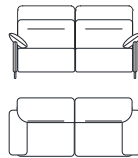

V010
cm 118 | in 46"
Chair / Fauteuils

V020
cm 184 | in 73"
2 seater / 2 places

V029
cm 212 | in 83"
2,5 seater / 2,5 places

V030
cm 230 | in 91"
3 seater / 3 places

V114
cm 63 | in 25"
Chair no arm small
Chaufeuse 1 pls petit