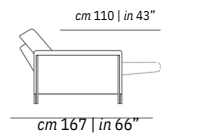

cm 110 | in 43" | cm 167 | in 66"