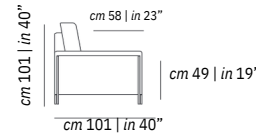

Chair / Fauteuils

Chair Small 1 arm RX
Batard 1 pls petit RX

Chair medium 1 arm RX
Batard 1 pls moyen RX

Chair Large 1 arm RX
Batard 1 pls grand RX

Chair no arm RX
Chauffeuse 1 pls petit RX

Chair no arm RX
Chauffeuse 1 pls moyen RX

Chair no arm RX
Chauffeuse 1 pls grand RX

cm 110 | in 43" | cm 167 | in 66"