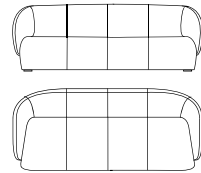

V010
cm 92 | in 36

Chair / Fauteuils

V020
cm 188 | in 74

2 seater / 2 places

V029
cm 204 | in 80

2,5 seater / 2,5 places

V030
cm 224 | in 88

3 seater / 3 places

V090
cm 244 | in 96

4 seater / 4 places

FLOWER

design Incanto lab

Data Seat
Spécifications des matériaux

Padding		Frame	
Seat	Foam	Particle board	-
Back	Foam	Multilayer	45%
Arms	Foam	Fir	35%
Backrest	Foam	Masonite	20%