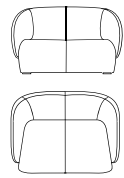

FR/ Le canapé Flower se distingue par sa personnalité forte et originale. Il nous interpelle et nous fascine, et ses formes douces et accueillantes induisent un abandon total du corps et de l'esprit.

FLOWER

EN/ Characterising this sofa are the generous upholstered seats that are upholstered with sartorial refinement. Finely shaped, soft and comfortable, Flower is recognisable by the rhythmic repetition of volumes, padded segments that design the seat and enveloping backrest.

V010
cm 92 | in 36

Chair / Fauteuils

V020
cm 188 | in 74

2 seater / 2 places

V029
cm 204 | in 80

2,5 seater / 2,5 places

V030
cm 224 | in 88

3 seater / 3 places

V090
cm 244 | in 96

4 seater / 4 places

FLOWER

design Incanto lab

Data Seat
Spécifications des matériaux

Padding		Frame	
Seat	Foam	Particle board	-
Back	Foam	Multilayer	45%
Arms	Foam	Fir	35%
Backrest	Foam	Masonite	20%