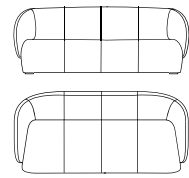

EN/ Characterising this sofa are the generous upholstered seats that are upholstered with sartorial refinement. Finely shaped, soft and comfortable, Flower is recognisable by the rhythmic repetition of volumes, padded segments that design the seat and enveloping backrest.

V010
cm 92 | in 36

Chair / Fauteuils

V020
cm 188 | in 74

2 seater / 2 places

V029
cm 204 | in 80

2,5 seater / 2,5 places

V030
cm 224 | in 88

3 seater / 3 places

V090
cm 244 | in 96

4 seater / 4 places

FLOWER

design Incanto lab

Data Seat
Spécifications des matériaux

Padding		Frame	
Seat	Foam	Particle board	-
Back	Foam	Multilayer	45%
Arms	Foam	Fir	35%
Backrest	Foam	Masonite	20%