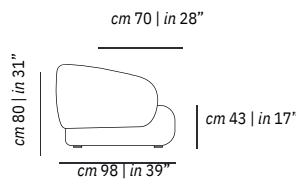

V010
cm 92 | in 36

Chair / Fauteuils

V020
cm 188 | in 74

2 seater / 2 places

V029
cm 204 | in 80

2,5 seater / 2,5 places

V030
cm 224 | in 88

3 seater / 3 places

V090
cm 244 | in 96

4 seater / 4 places

FLOWER

design Incanto lab

Data Seat
Spécifications des matériaux

Padding		Frame	
Seat	Foam	Particle board	-
Back	Foam	Multilayer	45%
Arms	Foam	Fir	35%
Backrest	Foam	Masonite	20%