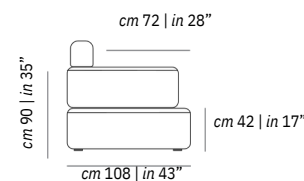

RUBIK

RUBIK

design Incanto lab

V010
cm 126 | in 50

Chair / Fauteuils

▲V002 - ▲V003
cm 97 | in 38

Chair small 1 arm
Batard 1 pls Petite

▲V006 - ▲V007
cm 122 | in 48

Chair medium 1 arm
Batard 1 pls moyen

▲V008 - ▲V009
cm 131 | in 52

Chair Large1 arm
Batard 1 pls Grand

V010P
cm 126 | in 50

Chair / Fauteuils

▲V002P - ▲V003P
cm 97 | in 38

Chair small 1 arm
Batard 1 pls Petite

▲V006P - ▲V007P
cm 122 | in 48

Chair medium 1 arm
Batard 1 pls moyen

▲V008P - ▲V009P
cm 131 | in 52

Chair Large1 arm
Batard 1 pls Grand

Data Seat Spécifications des matériaux

Padding		Frame	
Seat	Foam	Particle board	30%
Back	Foam	Multilayer	30%
Arms	Foam	Fir	30%
Backrest	Foam	Masonite	10%