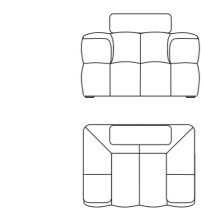

RUBIK

RUBIK

design Incanto lab

V010
cm 126 | in 50

Chair / Fauteuils

▲V002 - ▲V003
cm 97 | in 38

Chair small 1 arm
Batard 1 pls Petite

▲V006 - ▲V007
cm 122 | in 48

Chair medium 1 arm
Batard 1 pls moyen

▲V008 - ▲V009
cm 131 | in 52

Chair Large1 arm
Batard 1 pls Grand

V010P
cm 126 | in 50

Chair / Fauteuils

▲V002P - ▲V003P
cm 97 | in 38

Chair small 1 arm
Batard 1 pls Petite