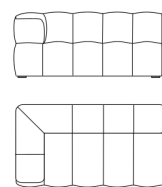

RUBIK

RUBIK

design Incanto lab

V010
cm 126 | in 50

Chair / Fauteuils

▲V002 - ▲V003
cm 97 | in 38

Chair small 1 arm
Batard 1 pls Petite

▲V006 - ▲V007
cm 122 | in 48

Chair medium 1 arm
Batard 1 pls moyen

▲V008 - ▲V009
cm 131 | in 52

Chair Large1 arm
Batard 1 pls Grand

V010P
cm 126 | in 50

Chair / Fauteuils

▲V002P - ▲V003P
cm 97 | in 38

Chair small 1 arm
Batard 1 pls Petite