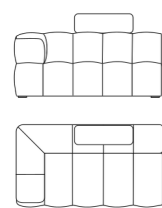

RUBIK

RUBIK

design Incanto lab

V010
cm 126 | in 50

Chair / Fauteuils

▲V002 - ▲V003
cm 97 | in 38

Chair small 1 arm
Batard 1 pls Petite

▲V006 - ▲V007
cm 122 | in 48

Chair medium 1 arm
Batard 1 pls moyen

▲V008 - ▲V009
cm 131 | in 52

Chair Large1 arm
Batard 1 pls Grand

V010P
cm 126 | in 50

Chair / Fauteuils

▲V002P - ▲V003P
cm 97 | in 38

Chair small 1 arm
Batard 1 pls Petite

▲V006P - ▲V007P
cm 122 | in 48

Chair medium 1 arm
Batard 1 pls moyen

▲V008P - ▲V009P
cm 131 | in 52

Chair Large1 arm
Batard 1 pls Grand

Data Seat Spécifications des matériaux

Padding		Frame	
Seat	Foam	Particle board	30%
Back	Foam	Multilayer	30%
Arms	Foam	Fir	30%
Backrest	Foam	Masonite	10%