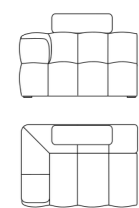

RUBIK

RUBIK

design Incanto lab

V010
cm 126 | in 50

Chair / Fauteuils

▲V002 - ▲V003
cm 97 | in 38

Chair small 1 arm
Batard 1 pls Petite

▲V006 - ▲V007
cm 122 | in 48

Chair medium 1 arm
Batard 1 pls moyen

▲V008 - ▲V009
cm 131 | in 52

Chair Large1 arm
Batard 1 pls Grand

V010P
cm 126 | in 50

Chair / Fauteuils

▲V002P - ▲V003P
cm 97 | in 38

Chair small 1 arm
Batard 1 pls Petite

▲V006P - ▲V007P
cm 122 | in 48

Chair medium 1 arm
Batard 1 pls moyen

▲V008P - ▲V009P
cm 131 | in 52

Chair Large1 arm
Batard 1 pls Grand

Data Seat Spécifications des matériaux

Padding		Frame	
Seat	Foam	Particle board	30%
Back	Foam	Multilayer	30%
Arms	Foam	Fir	30%
Backrest	Foam	Masonite	10%