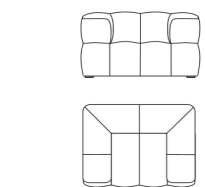

RUBIK

RUBIK

design Incanto lab

V010
cm 126 | in 50

Chair / Fauteuils

▲V002 - ▲V003
cm 97 | in 38

Chair small 1 arm
Batard 1 pls Petite

▲V006 - ▲V007
cm 122 | in 48

Chair medium 1 arm
Batard 1 pls moyen

▲V008 - ▲V009
cm 131 | in 52

Chair Large1 arm
Batard 1 pls Grand

V010P
cm 126 | in 50

Chair / Fauteuils

▲V002P - ▲V003P
cm 97 | in 38

Chair small 1 arm
Batard 1 pls Petite