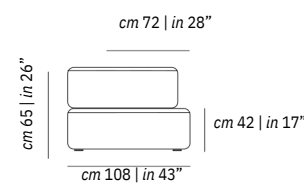

RUBIK

RUBIK

design Incanto lab

V010
cm 126 | in 50

Chair / Fauteuils

▲V002 - ▲V003
cm 97 | in 38

Chair small 1 arm
Batard 1 pls Petite

▲V006 - ▲V007
cm 122 | in 48

Chair medium 1 arm
Batard 1 pls moyen

▲V008 - ▲V009
cm 131 | in 52

Chair Large1 arm
Batard 1 pls Grand

V010P
cm 126 | in 50

Chair / Fauteuils

▲V002P - ▲V003P
cm 97 | in 38

Chair small 1 arm
Batard 1 pls Petite

▲V006P - ▲V007P
cm 122 | in 48

Chair medium 1 arm
Batard 1 pls moyen

▲V008P - ▲V009P
cm 131 | in 52

Chair Large1 arm
Batard 1 pls Grand

Data Seat Spécifications des matériaux

Padding		Frame	
Seat	Foam	Particle board	30%
Back	Foam	Multilayer	30%
Arms	Foam	Fir	30%
Backrest	Foam	Masonite	10%