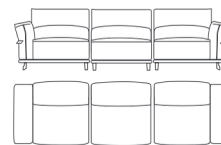

V015
cm 124 | in 49
Chair no arm large
Chausseuse 1 places large

V01GT
cm 96 x 96 | in 38" x 38"
Pouf terminal
Pouf terminal

V020
cm 182 | in 71
2 seater (2 pieces)
2 places (2 pièces)

V030
cm 232 | in 91
3 seater (2 pieces)
3 places (2 pièces)

V090
cm 262 | in 103
4 seater (2 pieces)
4 places (2 pièces)

V185
cm 320 | in 126
5 seater (3 pieces)
5 places (3 pièces)