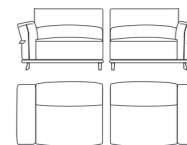

V015
cm 124 | in 49
Chair no arm large
Chausseuse 1 places large

V01GT
cm 96 x 96 | in 38" x 38"
Pouf terminal
Pouf terminal

V020
cm 182 | in 71
2 seater (2 pieces)
2 places (2 pièces)

V030
cm 232 | in 91
3 seater (2 pieces)
3 places (2 pièces)