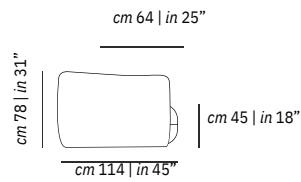

**V010**  
cm 120 | in 47  
Chair / Fauteuils

**ΔV002 - ΔV003**  
cm 93 | in 37  
Chair Small 1 arm  
Batard 1 pls Petit

**ΔV006 - ΔV007**  
cm 108 | in 43  
Chair 1 arm  
Batard 1 pls

**ΔV008 - ΔV009**  
cm 123 | in 48  
Chair Large 1 arm  
Batard 1 pls Grand

**V114**  
cm 64 | in 25  
Chair no arm small  
Chauffeuse 1 pls petit

**V118**  
cm 79 | in 31  
Chair no arm medium  
Chauffeuse 1 pls

**V115**  
cm 94 | in 37  
Chair no arm large  
Chauffeuse 1 pls grand

**V050**  
cm 135 x 135 | in 53" x 53"  
Corner / Angle

Data Seat  
Spécifications des matériaux

Padding		Frame	
Seat	Foam	Particle board	40%
Back	Foam	Multilayer	40%
Arms	Foam	Fir	10%
Backrest	Foam	Masonite	10%