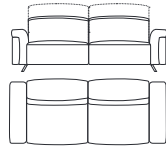

V010

cm 98 | in 33"

Chair / Fauteuils

V020

cm 160 | in 64"

2 seater / 2 places

V030

cm 215 | in 85"

3 seater / 3 places

RELAX

V119

cm 98 | in 33"

Chair RX / Fauteuils RX

V132

cm 160 | in 64"

2 seater RX / 2 places RX

V133

cm 215 | in 85"

3 seater RX / 3 places RX

V260

cm 303 | in 119"

3 seater - 3 seat RX
3 places - 3 places RX

COLETTE

design Incanto lab