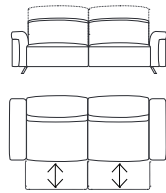

V010

cm 98 | in 33"

Chair / Fauteuils

V020

cm 160 | in 64"

2 seater / 2 places

V030

cm 215 | in 85"

3 seater / 3 places

RELAX

V119

cm 98 | in 33"

Chair RX / Fauteuils RX

V132

cm 160 | in 64"

2 seater RX / 2 places RX

V133

cm 215 | in 85"

3 seater RX / 3 places RX

V260

cm 303 | in 119"

3 seater - 3 seat RX
3 places - 3 places RX

COLETTE

design Incanto lab