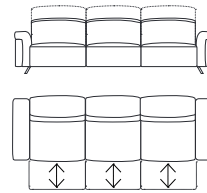

V010

cm 98 | in 33"

Chair / Fauteuils

V020

cm 160 | in 64"

2 seater / 2 places

V030

cm 215 | in 85"

3 seater / 3 places

RELAX

V119

cm 98 | in 33"

Chair RX / Fauteuils RX

V132

cm 160 | in 64"

2 seater RX / 2 places RX

V133

cm 215 | in 85"

3 seater RX / 3 places RX

V260

cm 303 | in 119"

3 seater - 3 seat RX
3 places - 3 places RX

COLETTE

design Incanto lab