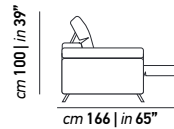

V010

cm 98 | in 33"

Chair / Fauteuils

V020

cm 160 | in 64"

2 seater / 2 places

V030

cm 215 | in 85"

3 seater / 3 places

RELAX

V119

cm 98 | in 33"

Chair RX / Fauteuils RX

V132

cm 160 | in 64"

2 seater RX / 2 places RX

V133

cm 215 | in 85"

3 seater RX / 3 places RX

V260

cm 303 | in 119"

3 seater - 3 seat RX
3 places - 3 places RX

COLETTE

design Incanto lab