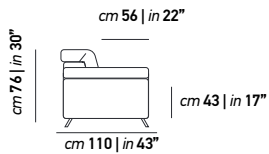

V010

cm 98 | in 33"

Chair / Fauteuils

V020

cm 160 | in 64"

2 seater / 2 places

V030

cm 215 | in 85"

3 seater / 3 places

RELAX

V119

cm 98 | in 33"

Chair RX / Fauteuils RX

V132

cm 160 | in 64"

2 seater RX / 2 places RX

V133

cm 215 | in 85"

3 seater RX / 3 places RX

V260

cm 303 | in 119"

3 seater - 3 seat RX
3 places - 3 places RX

COLETTE

design Incanto lab