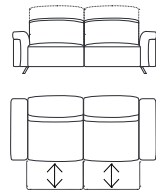

V010

cm 98 | in 33"

Chair / Fauteuils

V020

cm 160 | in 64"

2 seater / 2 places

V030

cm 215 | in 85"

3 seater / 3 places

RELAX

V119

cm 98 | in 33"

Chair RX / Fauteuils RX

V132

cm 160 | in 64"

2 seater RX / 2 places RX

V133

cm 215 | in 85"

3 seater RX / 3 places RX

V260

cm 303 | in 119"

3 seater - 3 seat RX
3 places - 3 places RX

COLETTE

design Incanto lab