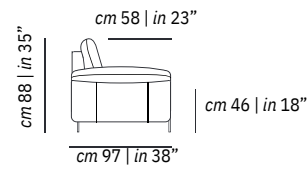

**V010**  
cm 109 | in 43

Chair / Fauteuils

**V020**  
cm 183 | in 72

2 seater / 2 places

**V029**

2,5 seater / 2,5 places

**V030**

3 seater / 3 places

**V063**  
cm 250 | in 98"

3 seater maxi / 3 places maxi

**V01G**  
cm 133x68 | in 52x27

Pouf

cm 58 | in 23"  
cm 88 | in 35"  
cm 97 | in 38"  
cm 46 | in 18"