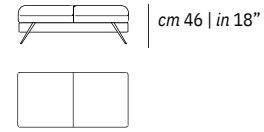

**V010**  
cm 109 | in 43

Chair / Fauteuils

**V020**  
cm 183 | in 72

2 seater / 2 places

**V029**

2,5 seater / 2,5 places

**V030**

3 seater / 3 places

**V063**  
cm 250 | in 98"

3 seater maxi / 3 places maxi

**V01G**  
cm 133x68 | in 52x27

Pouf

cm 58 | in 23"  
cm 88 | in 35"  
cm 97 | in 38"  
cm 46 | in 18"