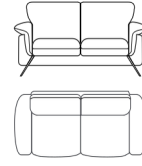

# # GINEVRA

EN/ Ginevra is a young, sleek model with oblique cuts that respond to movement. Rounded and soft volumes, wide and generous seating. Upholstered with top quality leathers that enhance its craftsmanship, appreciable in the smoothness and neatness of the finishes. Suspended and light in gravity thanks to its metal legs, it unfolds in space with wide, comfortable seats.

**V010**  
cm 109 | in 43

Chair / Fauteuils

**V020**  
cm 183 | in 72

2 seater / 2 places

**V029**

2,5 seater / 2,5 places

**V030**

3 seater / 3 places