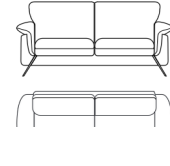

**V010**  
cm 109 | in 43

Chair / Fauteuils

**V020**  
cm 183 | in 72

2 seater / 2 places

**V029**

2,5 seater / 2,5 places

**V030**

3 seater / 3 places

**V063**  
cm 250 | in 98"

3 seater maxi / 3 places maxi

**V01G**  
cm 133x68 | in 52x27

Pouf

cm 58 | in 23"  
cm 88 | in 35"  
cm 97 | in 38"  
cm 46 | in 18"