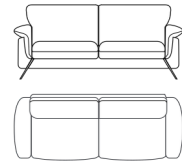

**V010**  
cm 109 | in 43

Chair / Fauteuils

**V020**  
cm 183 | in 72

2 seater / 2 places

**V029**

2,5 seater / 2,5 places

**V030**

3 seater / 3 places

**V063**  
cm 250 | in 98"

3 seater maxi / 3 places maxi

**V01G**  
cm 133x68 | in 52x27

Pouf

cm 58 | in 23"  
cm 88 | in 35"  
cm 97 | in 38"  
cm 46 | in 18"