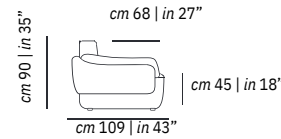

ΔV006 - ΔV007
cm 116 | in 46

Chair medium 1 arm
Batard 1 pls moyen

ΔV008 - ΔV009
cm 131 | in 52

Chair Large1 arm
Batard 1 pls Grand

V114
cm 78 | in 31

Chair no arm small
Chaufeuse 1 pls petit

V118
cm 93 | in 37

Chair no arm medium
Chaufeuse 1 pls moyen

V115
cm 118 | in 46

Chair no arm large
Chaufeuse 1 pls grand

V050
cm 126 x 126 | in 50" x 50"

Corner
Angle

V001
cm 76 x 100 | in 30" x 39"

Pouff

Data Seat
Spécifications des matériaux